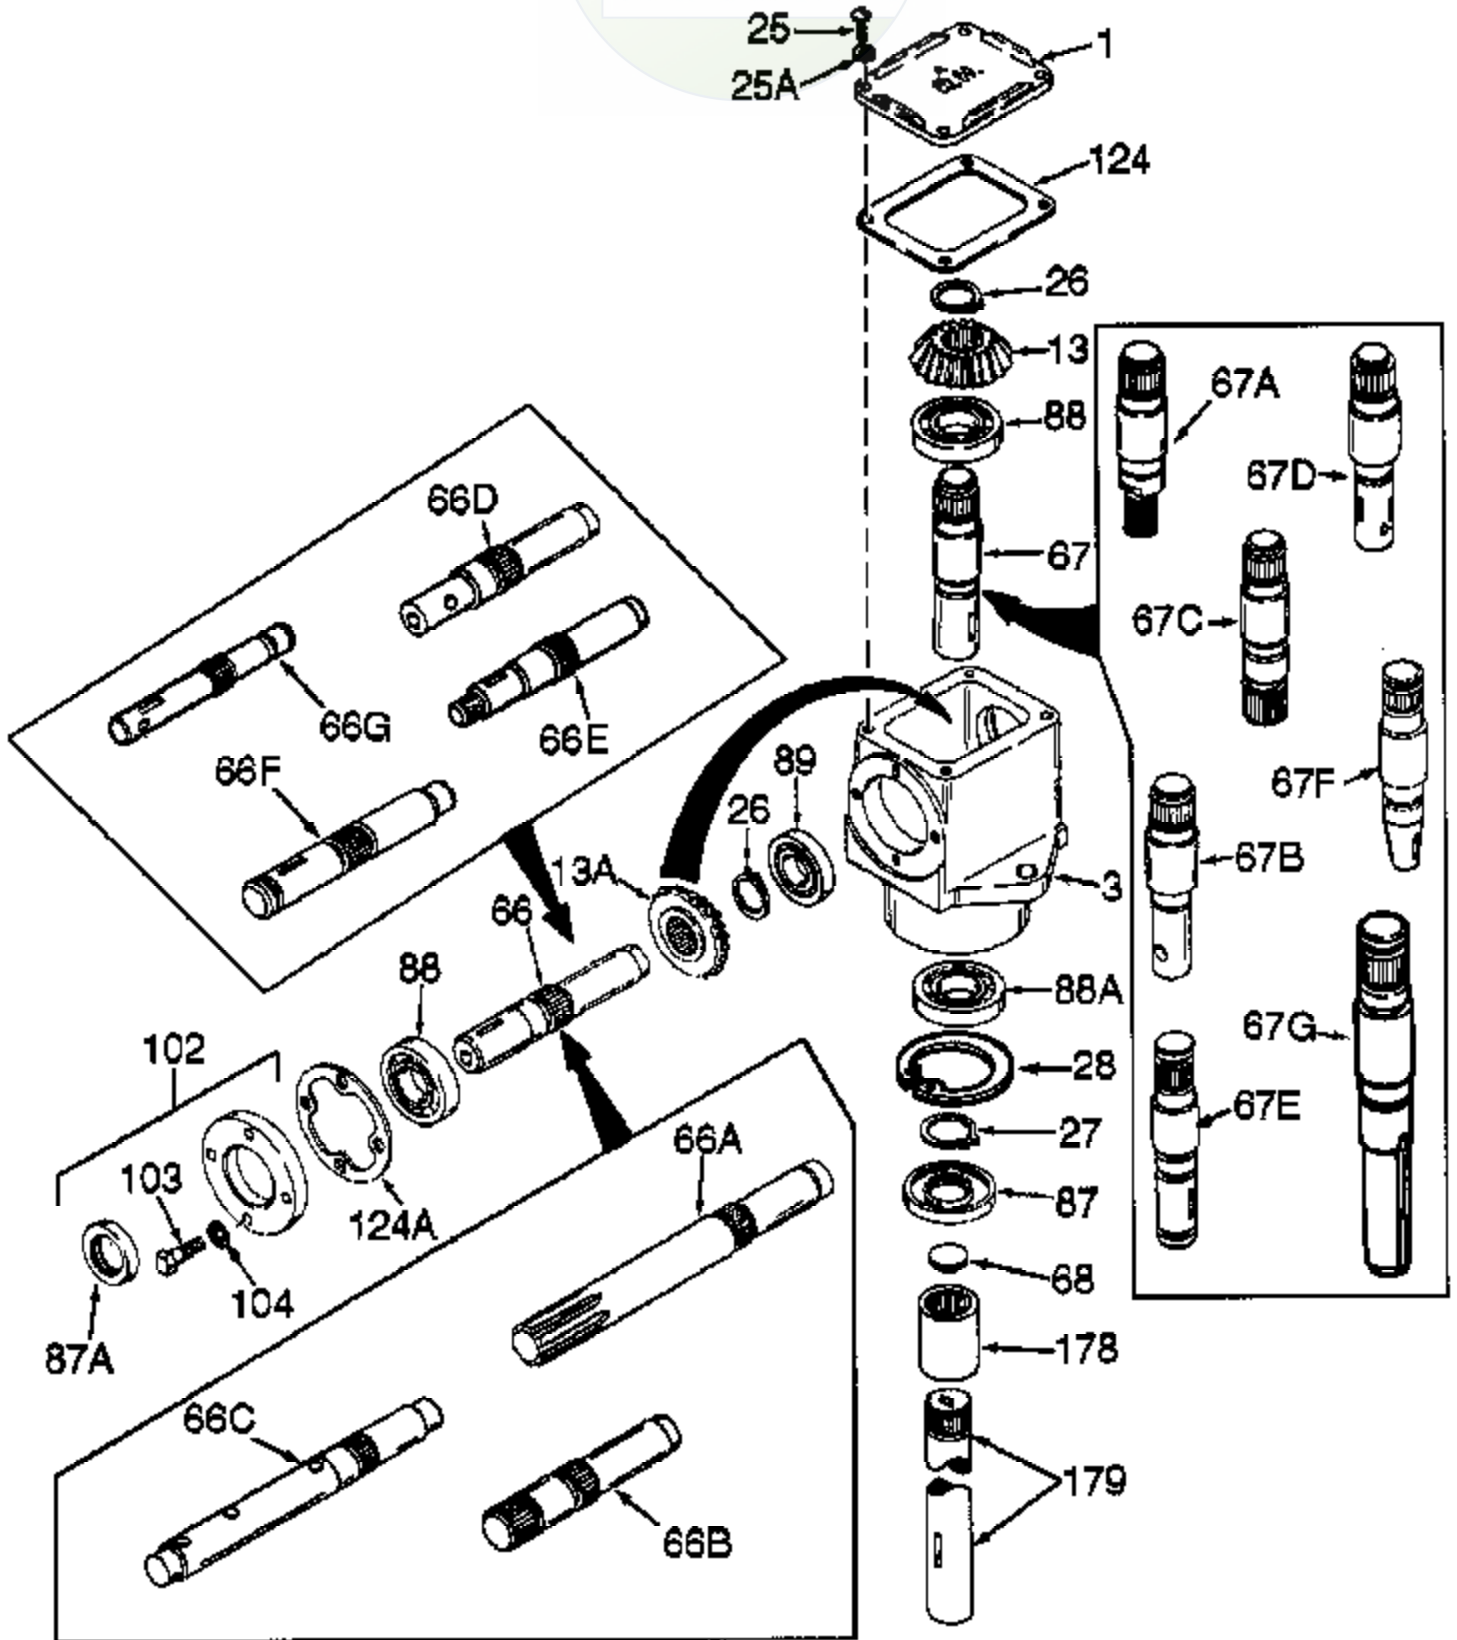

JOIST

SICHER IST DAS:
DAS ORIGINAL

Ref #	Part Number	Qty	Description
	794077		R.H. Head Ass'y (Incl. 1 thru 124A)
1	772034		Right Hand Cover
3	770026A		Right Angle Drive Housing
13A	778046		Miter Gear (22 teeth)(7/8" ID)
13	778046		Miter Gear (22 teeth)(7/8" ID)
25	792025		Screw, 10-24 x 1/2"
26	788018		Snap Ring
27	788019		Snap Ring
66C	776116		Input Shaft (10-3/16" long)
67E	776060A		Output Shaft (4-17/32" long)
87A	788031		Oil Seal
87	788029		Oil Seal
88A	780034	RAD-2080-P91	Ball Bearing
88	780034	Peerless	Ball Bearing
89	780024		Ball Bearing
102	786029		Retainer Cap & Seal (Incl. 87A & 103)
103	792026		Screw, 1/4-20 x 7/8"
124A	788030B		Cap Gasket
124	788028		Cover Gasket

Page 2 of 2
 RAD-2080-P91 Peerless